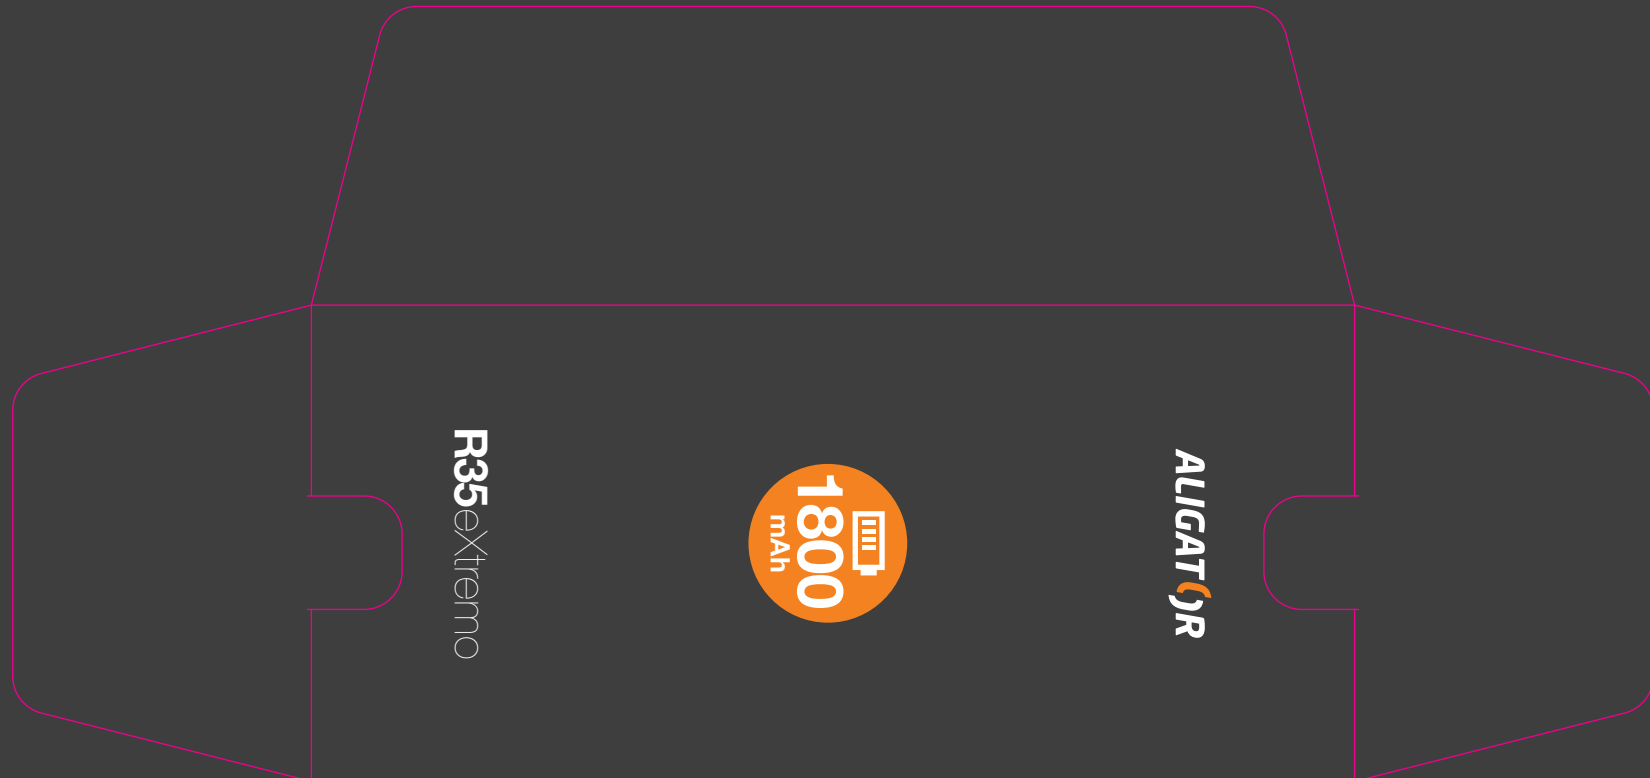

R35eXtremo IP68

R35 eXtremo

MHz frekvence / MHz frekvencia / MHz frequency / MHz Frequenz

GSM	850	900	1800	1900
WCDMA	900	2100		
LTE	800	900	1800	2100 2600

ADART COMPUTERS s.r.o.
Čimická 717/34, 182 00 Praha 8 I CZ
www.aligator.cz

IP68 ALIGATOR

1800mAh ALIGATOR

R35eXtremo IP68

Outdoor Smartphone | 2x standard SIM | IP68 | SOS